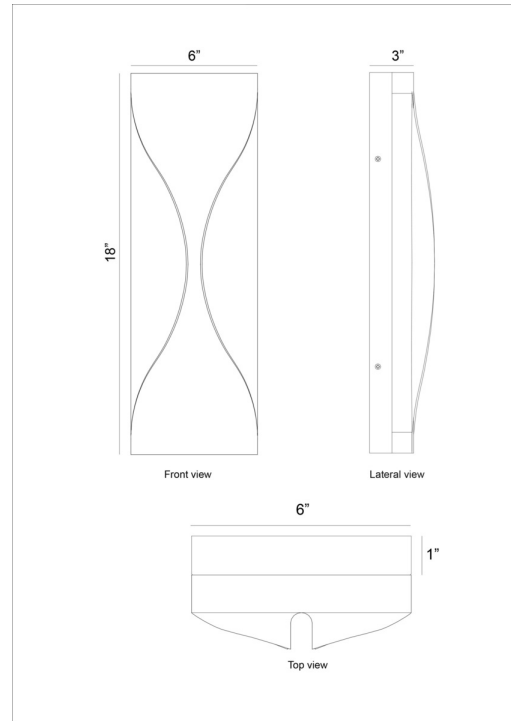

## Shayla, Outdoor , 18", Sysal Gold Black Mix

Item No.  
48972-017

JOB NAME:

DATE:

TYPE:

COMMENTS:

### DIMENSIONS & WEIGHT

Product Width (In) 6

Product Height (In) 18

Product Ext (In) 3.25

Product Diameter (In)

Product Weight (Lbs) 4.06

Product Length (In)