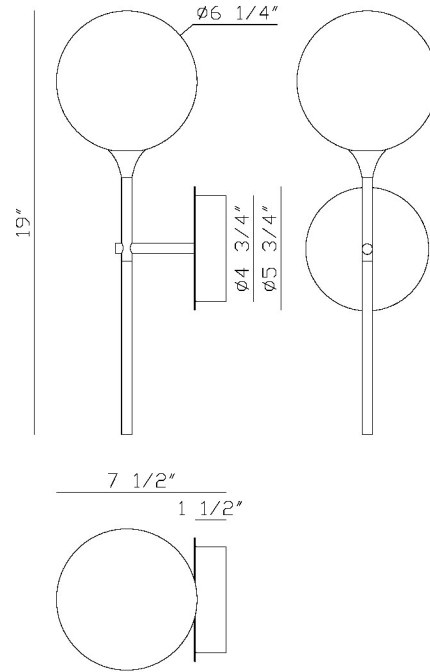

EUROfase

lissa, Wall Sconce, 19", Satin Nickel, Amber Glass

Item No.
48911-030

JOB NAME:

DATE:

TYPE:

COMMENTS:

LIGHT INFORMATION

Light Type Integrated LED

Bulb Socket N/A

Bulb Shape N/A

Bulb Included Yes

CRI 90

Delivered Lumens 203

Colour Temperature (Kelvin) 3000K

Average Hours LED (L70) 52000

Number of Lights 1

Light Direction Ambient

Dimming Method Triac/Elv

Output Voltage 24

Current Type DC

LIGHT INFORMATION (CONT'D.)

Light Wattage 4.5

Total Wattage 4.5

DIMENSIONS & WEIGHT

Product Width (In) 5.5

Product Height (In) 19

Product Ext (In) 7.75

Product Diameter (In)

Product Weight (Lbs) 2.09

Product Length (In)

INSTALLATION