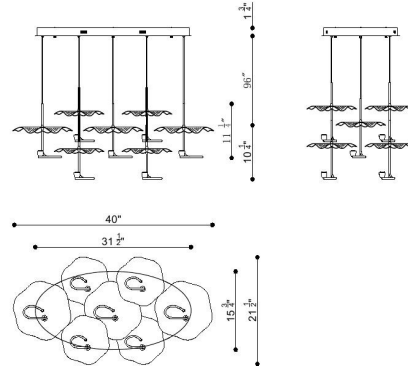

EUROfase

Lagatto, Chandelier , 7-Light, 40", Oil Rubbed Bronze

Item No.

41909-010

JOB NAME:

DATE:

TYPE:

COMMENTS:

41909-010

LED 38W Ra=90 3000K 230LM

LIGHT INFORMATION

Light Type Integrated LED

Bulb Socket N/A

Bulb Shape N/A

Bulb Included Yes

CRI 90

Delivered Lumens 230

Colour Temperature (Kelvin) 3000K

Average Hours LED (L70) 20000

Number of Lights 7

Light Direction Ambient

Dimming Method Triac/Elv

Output Voltage 12

Current Type DC

LIGHT INFORMATION (CONT'D.)

Light Wattage 2.57

Total Wattage 18

DIMENSIONS & WEIGHT

Product Width (In) 21.5

Product Height (In) 11.75

Product Ext (In)

Product Diameter (In)

Product Weight (Lbs) 27.33

Product Length (In) 40

INSTALLATION

Mounting Type J-Box

Mounting Location Rating Dry

PRODUCT FINISH

Finish: Oil Rubbed Bronze

SHADE FINISH

Shade Finish: N/A

PRODUCT FEATURES

Integrated LED rated for 20,000 hours, significantly reducing long-term maintenance costs.

90+ CRI renders colours with exceptional accuracy, ideal for grooming, artwork, and detailed tasks.

Adjustable wire suspension and slope ceiling compatibility allow flexible installation across a variety of ceiling types.

Certification & Compliance