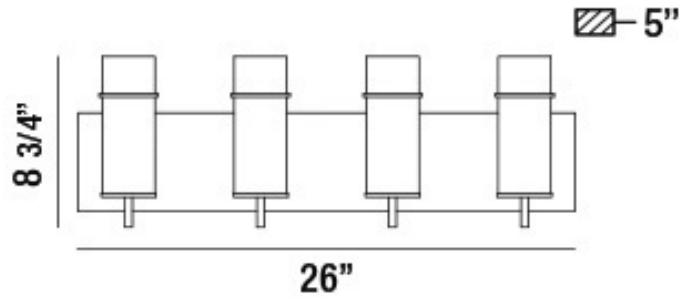

EUROfase

Pista, Vanity, 4Lt, 26", Matte Black, Clear Glass

Item No.
34135-039

JOB NAME:

DATE:

TYPE:

COMMENTS:

LIGHT INFORMATION

Light Type Bulb

Bulb Socket E26

Bulb Shape T10

Bulb Included Yes

CRI

Delivered Lumens

Colour Temperature (Kelvin) N/A

Average Hours LED (L70)

Number of Lights 4

Light Direction Ambient

Dimming Method Triac/Elv

Output Voltage 120

Current Type AC

LIGHT INFORMATION (CONT'D.)

Light Wattage 60

Total Wattage 240

DIMENSIONS & WEIGHT

Product Width (In)

Product Height (In) 8.75

Product Ext (In) 5

Product Diameter (In)

Product Weight (Lbs) 5.99

Product Length (In) 26

INSTALLATION