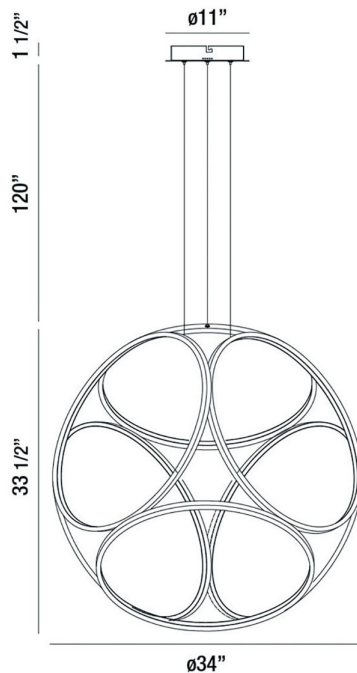

EUROfase

Glenview, Chandelier , 34", Brushed Gold

Item No.
37104-023

JOB NAME:

DATE:

TYPE:

COMMENTS:

LIGHT INFORMATION

Light Type Integrated LED

Bulb Socket N/A

Bulb Shape N/A

Bulb Included Yes

CRI 80

Delivered Lumens 3500

Colour Temperature (Kelvin) 3000K

Average Hours LED (L70) 20000

Number of Lights 6

Light Direction Ambient

Dimming Method Triac/Elv

Output Voltage 36

Current Type DC

LIGHT INFORMATION (CONT'D.)

Light Wattage 11.67

Total Wattage 70

DIMENSIONS & WEIGHT

Product Width (In)

Product Height (In) 33.5

Product Ext (In)

Product Diameter (In) 34

Product Weight (Lbs) 7.01

Product Length (In)

INSTALLATION