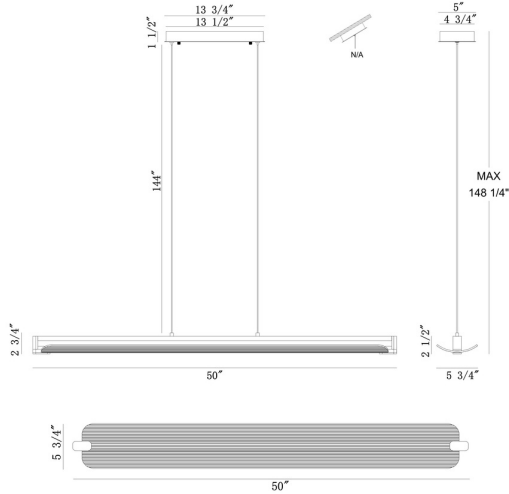

LIGHT INFORMATION

Light Type Integrated LED

Bulb Socket N/A

Bulb Shape N/A

Bulb Included N/A

CRI 90

Delivered Lumens 743

Colour Temperature (Kelvin) 3000K

Total Wattage 28

DIMENSIONS & WEIGHT

Product Width (In) 5.75

Product Height (In) 2.75

Product Ext (In)

Product Diameter (In)

Product Weight (Lbs) 11.2

Product Length (In) 50