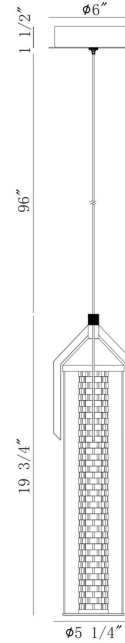

EUROfase

Espada, Pendant, 20", Gold, Clear Glass

Item No.
45716-027

JOB NAME:

DATE:

TYPE:

COMMENTS:

LIGHT INFORMATION

Light Type Integrated LED

Bulb Socket N/A

Bulb Shape N/A

Bulb Included Yes

CRI 90

Delivered Lumens 1064

Colour Temperature (Kelvin) 3000K

Average Hours LED (L70) 20000

Number of Lights 1

Light Direction Ambient

Dimming Method Triac/Elv

Output Voltage 24

Current Type DC

LIGHT INFORMATION (CONT'D.)

Light Wattage 18

Total Wattage 18

DIMENSIONS & WEIGHT

Product Width (In)

Product Height (In) 19.75

Product Ext (In)

Product Diameter (In) 5.25

Product Weight (Lbs) 5.73

Product Length (In)

INSTALLATION