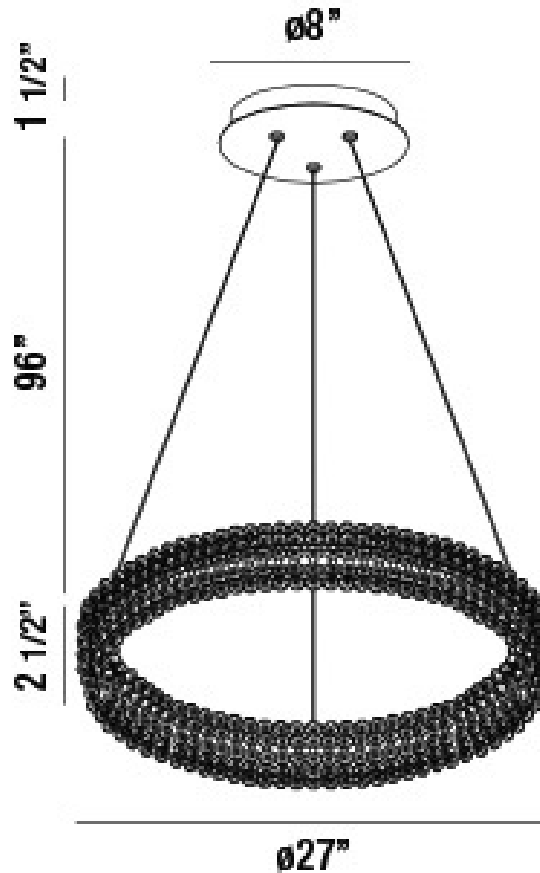

## Sassi, Chandelier , 27", Chrome

Item No.

34153-017

JOB NAME:

DATE:

TYPE:

COMMENTS:

### LIGHT INFORMATION

Light Type Integrated LED

Bulb Socket N/A

Bulb Shape N/A

Bulb Included Yes

CRI 90

Delivered 1973

### DIMENSIONS & WEIGHT

|                       |       |
|-----------------------|-------|
| Product Width (In)    |       |
| Product Height (In)   | 2.5   |
| Product Ext (In)      |       |
| Product Diameter (In) | 27    |
| Product Weight (Lbs)  | 14.81 |
| Product Length (In)   |       |