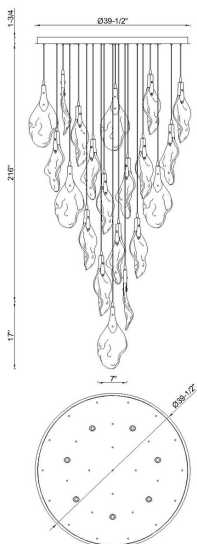

## Jateo, Chandelier, 33-Light, 40", Gold, Clear Glass

Item No.  
49920-024

JOB NAME:

DATE:

TYPE:

COMMENTS:

### LIGHT INFORMATION

Light Type Integrated LED

Bulb Socket N/A

Bulb Shape N/A

Bulb Included N/A

CRI 90

Delivered Lumens 3471

Colour Temperature (Kelvin) 3000K

### LIGHT INFORMATION (CONT'D.)

Light Wattage 2.9

Total Wattage 95.7

### DIMENSIONS & WEIGHT

Product Width (In)

Product Height (In) 17

Product Ext (In)

Product Diameter (In) 39.5

Product Weight (Lbs) 142.64

Product Length (In)