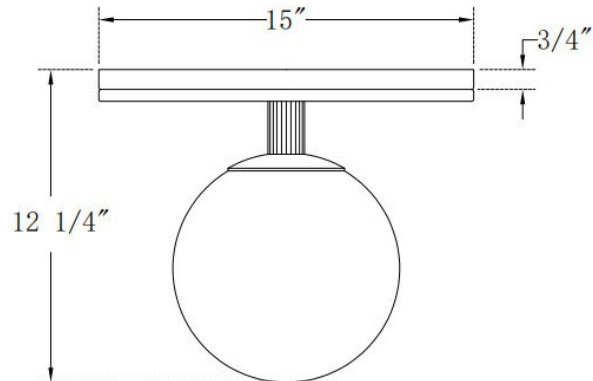

Carnegie, Flush Mount, 15", Antique B...

Item No.

49915-013

JOB NAME:

DATE:

TYPE:

COMMENTS:

Front View

Bottom View

LIGHT INFORMATION

Light Type Integrated LED

Bulb Socket N/A

Bulb Shape N/A

Bulb Included N/A

CRI 90

Delivered 1366

LIGHT INFORMATION (CONT'D.)

Light Wattage 20

Total Wattage 20

DIMENSIONS & WEIGHT

PRODUCT FINISH

Finish: Antique Brass

SHADE FINISH

Shade Finish: Diffus

Certification & Compliance

PRODUCT FEATURES

Lumens	
Colour Temperature (Kelvin)	3000K
Average Hours LED (L70)	52000
Number of Lights	1
Light Direction	Ambient
Dimming Method	Triac/Elv

Product Width (In)	
Product Height (In)	12.25
Product Ext (In)	
Product Diameter (In)	15
Product Weight (Lbs)	12.8
Product Length (In)	