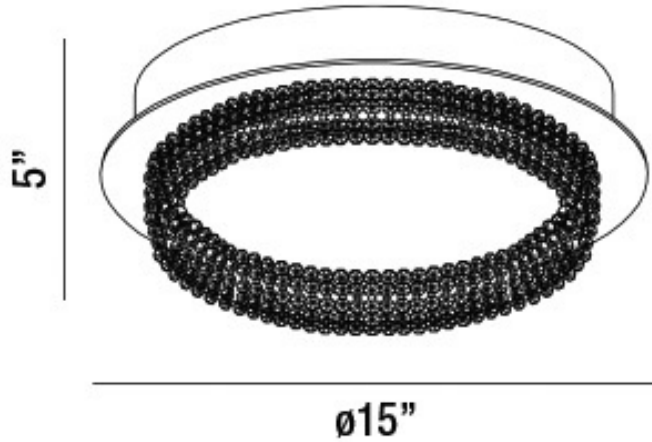

EUROfase

Sassi, Flush Mount , 15", Chrome

Item No.
34159-019

JOB NAME:

DATE:

TYPE:

COMMENTS:

LIGHT INFORMATION

Light Type	Integrated LED
Bulb Socket	N/A
Bulb Shape	N/A
Bulb Included	Yes
CRI	90
Delivered Lumens	1800
Colour Temperature (Kelvin)	3000K
Average Hours LED (L70)	20000
Number of Lights	1
Light Direction	Ambient
Dimming Method	Triac/Elv
Output Voltage	24
Current Type	DC

LIGHT INFORMATION (CONT'D.)

Light Wattage	27
Total Wattage	27

DIMENSIONS & WEIGHT

Product Width (In)	
Product Height (In)	5.5
Product Ext (In)	
Product Diameter (In)	15
Product Weight (Lbs)	8.64
Product Length (In)	