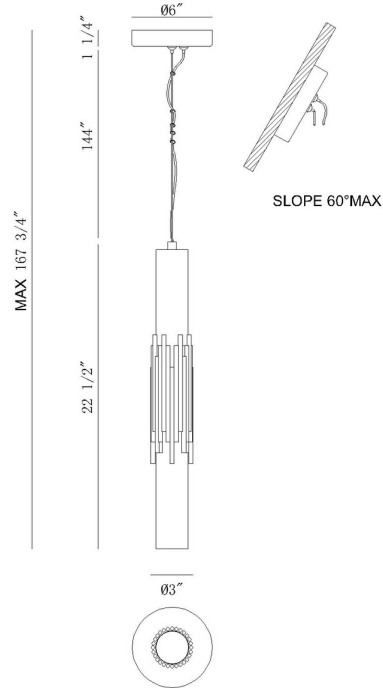

EUROfase

Venna, Pendant , 23", Urban Bronze, Alabaster

Item No.
50353-019

JOB NAME:

DATE:

TYPE:

COMMENTS:

LIGHT INFORMATION

Light Type Integrated LED

Bulb Socket N/A

Bulb Shape N/A

Bulb Included N/A

CRI 90

Delivered Lumens 790

Colour Temperature (Kelvin) 3000K

Average Hours LED (L70) 52000

Number of Lights 1

Light Direction Multi

Dimming Method Triac/Elv

Output Voltage 18

Current Type DC

LIGHT INFORMATION (CONT'D.)

Light Wattage 25

Total Wattage 25

DIMENSIONS & WEIGHT

Product Width (In)

Product Height (In) 22.5

Product Ext (In)

Product Diameter (In) 3

Product Weight (Lbs) 11.73

Product Length (In)

INSTALLATION