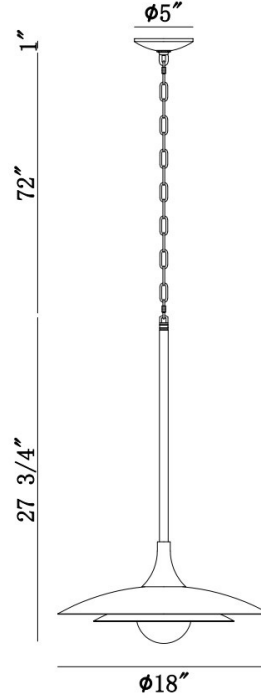

EUROfase

Welsh, Pendant, 18", Matte Grey, White Glass

Item No.
46441-034

JOB NAME:

DATE:

TYPE:

COMMENTS:

LIGHT INFORMATION

Light Type Integrated LED

Bulb Socket N/A

Bulb Shape N/A

Bulb Included Yes

CRI 90

Delivered Lumens 448

Colour Temperature (Kelvin) 3000K

Average Hours LED (L70) 20000

Number of Lights 1

Light Direction Down

Dimming Method Triac/Elv

Output Voltage 120

Current Type AC

LIGHT INFORMATION (CONT'D.)

Light Wattage 10

Total Wattage 10

DIMENSIONS & WEIGHT

Product Width (In)

Product Height (In) 27.5

Product Ext (In)

Product Diameter (In) 18

Product Weight (Lbs) 7.1

Product Length (In)

INSTALLATION