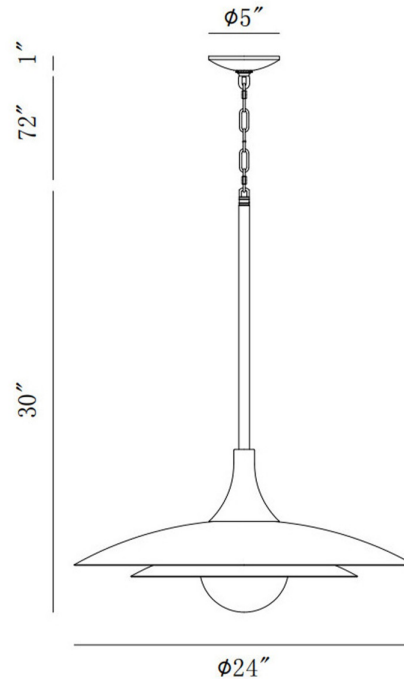

EUROfase

Welsh, Pendant, 30", Matte Black, White Glass

Item No.
46785-046

JOB NAME:

DATE:

TYPE:

COMMENTS:

LIGHT INFORMATION

Light Type Integrated LED

Bulb Socket N/A

Bulb Shape N/A

Bulb Included Yes

CRI 90

Delivered Lumens 700

Colour Temperature (Kelvin) 3000K

Average Hours LED (L70) 20000

Number of Lights 1

Light Direction Down

Dimming Method Triac/Elv

Output Voltage 120

Current Type AC

LIGHT INFORMATION (CONT'D.)

Light Wattage 15

Total Wattage 15

DIMENSIONS & WEIGHT

Product Width (In)

Product Height (In) 30

Product Ext (In)

Product Diameter (In) 24

Product Weight (Lbs) 9.23

Product Length (In)

INSTALLATION