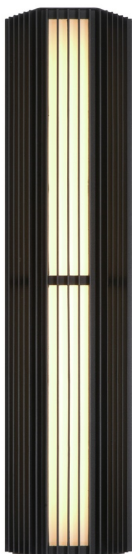

Morton, Outdoor, 24", Sand Black, Clear Glass

Item No.
49956-016

JOB NAME:

DATE:

TYPE:

COMMENTS:

LIGHT INFORMATION

Light Type Integrated LED

Bulb Socket N/A

Bulb Shape N/A

Bulb Included N/A

CRI 90

Delivered Lumens 345

Colour Temperature (Kelvin) 3000K

Average Hours LED (L70) 52000

Number of Lights 1

Light Direction Ambient

Dimming Method Triac/Elv

Output Voltage 24

Current Type AC

LIGHT INFORMATION (CONT'D.)

Light Wattage 30

Total Wattage 30

DIMENSIONS & WEIGHT

Mounting Location Rating Wet (IP65)

PRODUCT FINISH

Finish: Sand Black

SHADE FINISH

Shade Finish: Clear

PRODUCT FEATURES