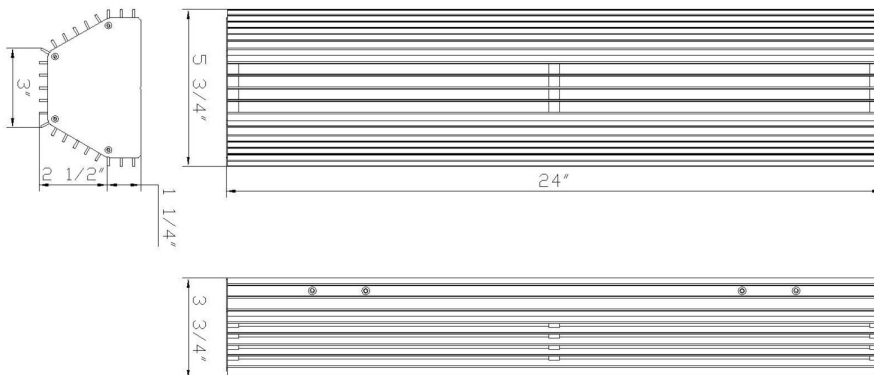

Morton, Outdoor, 24", Sand Black, Clear Glass

Item No.
49956-016

JOB NAME:

DATE:

TYPE:

COMMENTS:

LIGHT INFORMATION

Light Type Integrated LED

Bulb Socket N/A

Bulb Shape N/A

Bulb Included N/A

CRI 90

Delivered Lumens 345

Colour Temperature (Kelvin) 3000K

Average Hours LED (L70) 52000

Number of Lights 1

Light Direction Ambient

Dimming Method Triac/Elv

Output Voltage 24

Current Type AC

LIGHT INFORMATION (CONT'D.)

Light Wattage 30

Total Wattage 30

DIMENSIONS & WEIGHT

Product Width (In) 5.75

Product Height (In) 24

Product Ext (In) 3.75

Product Diameter (In)

Product Weight (Lbs) 6.17

Product Length (In)

INSTALLATION

Mounting Type J-Box