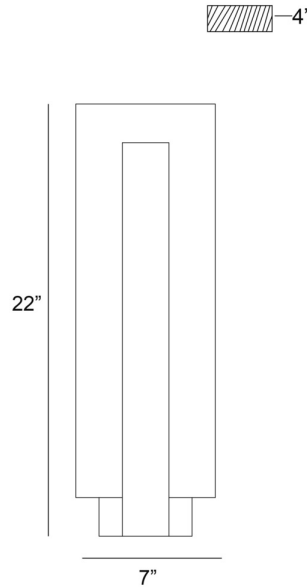

EUROfase

Carta, Outdoor, 22", Matte Black, Frosted Glass

Item No.
45722-011

JOB NAME:

DATE:

TYPE:

COMMENTS:

LIGHT INFORMATION

Light Type Integrated LED

Bulb Socket N/A

Bulb Shape N/A

Bulb Included Yes

CRI 90

Delivered Lumens 1080

Colour Temperature (Kelvin) 3000K

Average Hours LED (L70) 20000

Number of Lights 1

Light Direction Ambient

Dimming Method Triac/Elv

Output Voltage 24

Current Type N/A

LIGHT INFORMATION (CONT'D.)

Light Wattage 20

Total Wattage 20

DIMENSIONS & WEIGHT

Product Width (In) 4

Product Height (In) 22

Product Ext (In) 4

Product Diameter (In)

Product Weight (Lbs) 3.7

Product Length (In) 7

INSTALLATION