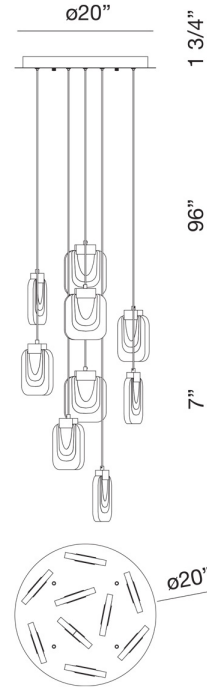

EUROfase

Paget, Chandelier, 9-Light, 20", Matte Gold, Clear Glass

Item No.
38043-017

JOB NAME:

DATE:

TYPE:

COMMENTS:

LIGHT INFORMATION

Light Type	Integrated LED
Bulb Socket	N/A
Bulb Shape	N/A
Bulb Included	Yes
CRI	90
Delivered Lumens	1550
Colour Temperature (Kelvin)	3000K
Average Hours LED (L70)	20000
Number of Lights	9
Light Direction	Ambient
Dimming Method	Triac/Elv
Output Voltage	24
Current Type	DC

LIGHT INFORMATION (CONT'D.)

Light Wattage	5
Total Wattage	45

DIMENSIONS & WEIGHT

Product Width (In)	
Product Height (In)	7
Product Ext (In)	
Product Diameter (In)	20
Product Weight (Lbs)	32.55
Product Length (In)	