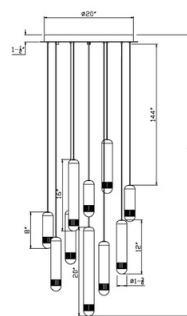

Cambre, Chandelier , 10-Light, 22", An...

Item No.

50130-023

JOB NAME:

DATE:

TYPE:

COMMENTS:

LIGHT INFORMATION

Light Type Integrated LED

Bulb Socket N/A

Bulb Shape N/A

Bulb Included N/A

CRI 90

Delivered 1320

LIGHT INFORMATION (CONT'D.)

Light 4
Wattage

Total Wattage 40

DIMENSIONS & WEIGHT

PRODUCT FINISH

Finish: Antique Brass

SHADE FINISH

Shade Finish: Forestine

Certification & Compliance

PRODUCT FEATURES

Lumens	
Colour Temperature (Kelvin)	3000K
Average Hours LED (L70)	52000
Number of Lights	10
Light Direction	Multi
Dimming Method	Triac/Elv

Product Width (In)	
Product Height (In)	20
Product Ext (In)	
Product Diameter (In)	22
Product Weight (Lbs)	50.26
Product Length (In)	