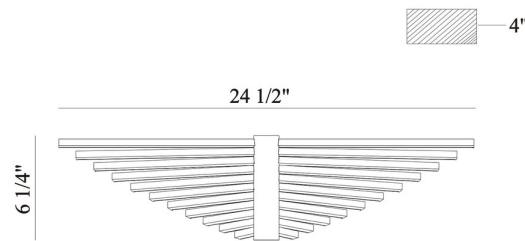

EUROfase

Seraph, Wall Sconce , 25", Matte White

Item No.
46731-033

JOB NAME:

DATE:

TYPE:

COMMENTS:

LIGHT INFORMATION

Light Type Integrated LED

Bulb Socket N/A

Bulb Shape N/A

Bulb Included Yes

CRI 90

Delivered Lumens 186

Colour Temperature (Kelvin) 3000K

Average Hours LED (L70) 20000

Number of Lights 1

Light Direction Ambient

Dimming Method Triac/Elv

Output Voltage 24

Current Type DC

LIGHT INFORMATION (CONT'D.)

Light Wattage 26

Total Wattage 26

DIMENSIONS & WEIGHT

Product Width (In)

Product Height (In) 6.25

Product Ext (In) 4

Product Diameter (In)

Product Weight (Lbs) 3.31

Product Length (In) 24.5

INSTALLATION