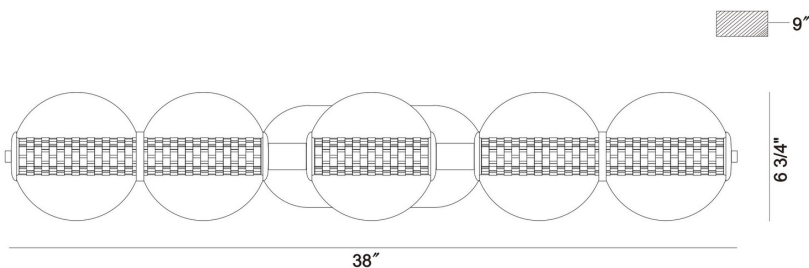

Atomo, Vanity, 5Lt, 38", Chrome, Clear...

Item No.

47258-020

JOB NAME:

DATE:

TYPE:

COMMENTS:

LIGHT INFORMATION

Light Type Integrated LED

Bulb Socket N/A

Bulb Shape N/A

Bulb Included Yes

CRI 90

Delivered 2511

LIGHT INFORMATION (CONT'D.)

Light Wattage 25

Total Wattage 25

DIMENSIONS & WEIGHT

PRODUCT FINISH

Finish: Chrome

SHADE FINISH

Shade Finish: Clear

 Certification & Compliance

PRODUCT FEATURES

Feature 1:

Feature 2:

Lumens	
Colour Temperature (Kelvin)	3000K
Average Hours LED (L70)	52000
Number of Lights	1
Light Direction	Ambient
Dimming Method	Triac/Elv

Product Width (In)	
Product Height (In)	6.75
Product Ext (In)	9
Product Diameter (In)	
Product Weight (Lbs)	9.04
Product Length (In)	38