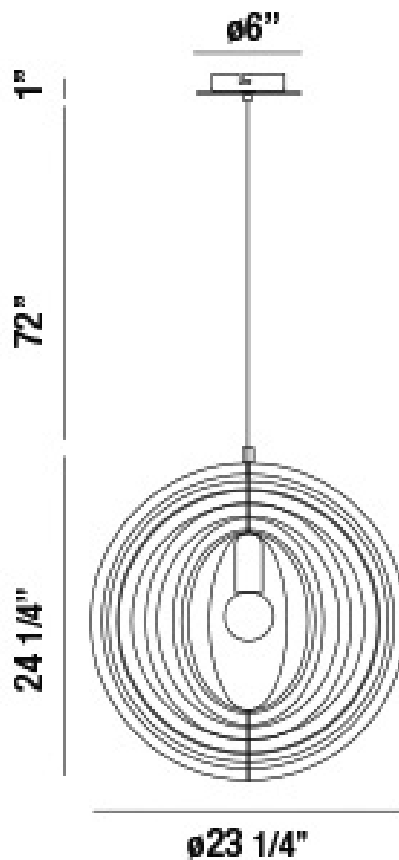

## Abruzzo, Pendant , 24", Wood

Item No.

31872-010

JOB NAME:

DATE:

TYPE:

COMMENTS:

### LIGHT INFORMATION

Light Type Bulb

Bulb Socket E26

Bulb Shape A19

Bulb Included No

CRI

Delivered

### DIMENSIONS & WEIGHT

### PRODUCT FEATURES

Feature 1:

Feature 2:

Lumens	
Colour	N/A
Temperature (Kelvin)	
Average Hours LED (L70)	
Number of Lights	1
Light Direction	Ambient
Dimming Method	Triac/Elv

Product Width (In)	
Product Height (In)	24.25
Product Ext (In)	
Product Diameter (In)	23.25
Product Weight (Lbs)	4.85
Product Length (In)	