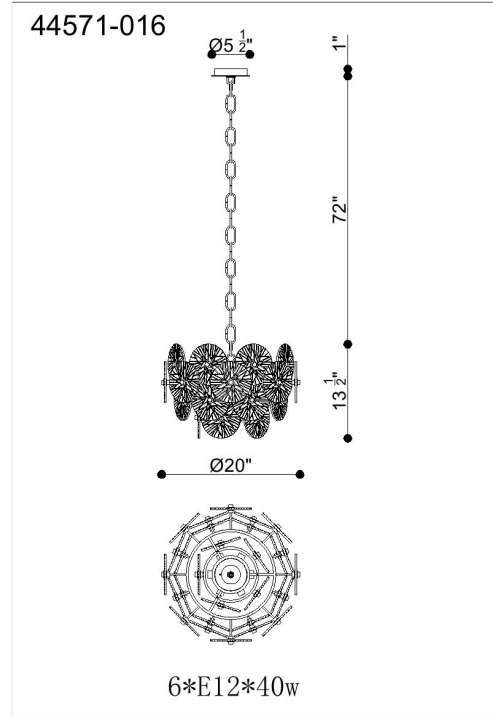

## Sue-Anne, Chandelier, 6-Light, 20", Matte Gold, Clear-...

Item No.  
44571-016

JOB NAME:

DATE:

TYPE:

COMMENTS:

### LIGHT INFORMATION

Light Type Bulb

Bulb Socket E12

Bulb Shape B10

Bulb Included No

CRI

Delivered Lumens

Colour Temperature (Kelvin) N/A

### DIMENSIONS & WEIGHT

Product Width (In)

Product Height (In) 13.5

Product Ext (In)

Product Diameter (In) 20

Product Weight (Lbs) 10.58

Product Length (In)