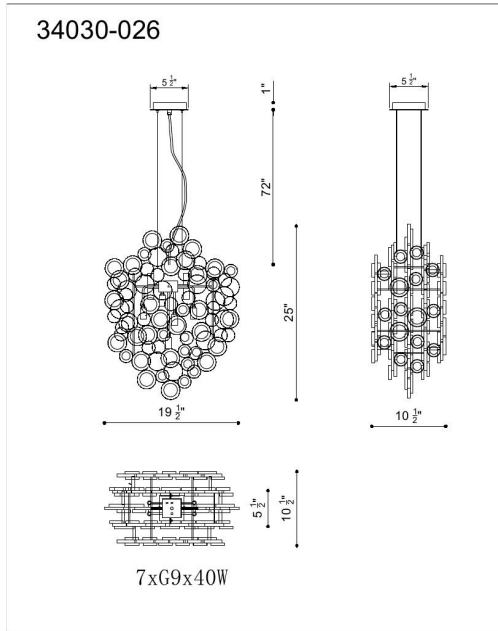

EUROfase

Trento, Chandelier, 7-Light, 25", Chrome, Clear Glass

Item No.
34030-011

JOB NAME:

DATE:

TYPE:

COMMENTS:

LIGHT INFORMATION

Number of Lights 7

Light Direction Ambient

Dimming Method Triac/Elv

Output Voltage 120

Current Type AC

LIGHT INFORMATION (CONT'D.)

Light Wattage 60

Total Wattage 420

DIMENSIONS & WEIGHT

Product Width (In) 10.5

Product Height (In) 25

Product Ext (In)

Product Diameter (In)

Product Weight (Lbs) 20.5

Product Length (In) 19.5

INSTALLATION