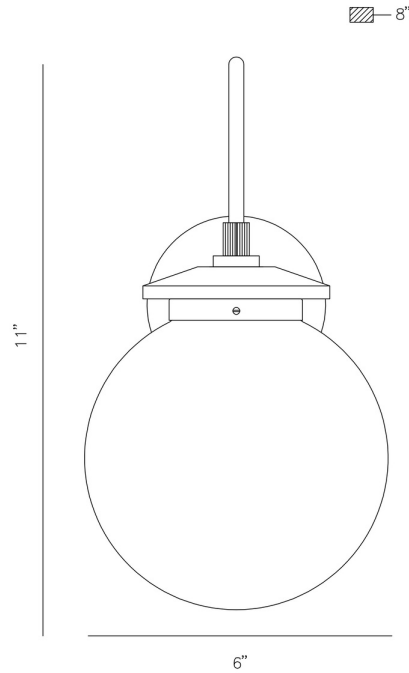

EUROfase

Caswell, Outdoor, 11", Powder Coat Black, Smoked Glass

Item No.
47195-011

JOB NAME:

DATE:

TYPE:

COMMENTS:

LIGHT INFORMATION

Light Type	Integrated LED
Bulb Socket	N/A
Bulb Shape	N/A
Bulb Included	Yes
CRI	90
Delivered Lumens	149
Colour Temperature (Kelvin)	3000K
Average Hours LED (L70)	20000
Number of Lights	1
Light Direction	Ambient
Dimming Method	Triac/Elv
Output Voltage	120
Current Type	AC

LIGHT INFORMATION (CONT'D.)

Light Wattage	12
Total Wattage	12

DIMENSIONS & WEIGHT

Product Width (In)	
Product Height (In)	11
Product Ext (In)	8
Product Diameter (In)	6
Product Weight (Lbs)	2.09
Product Length (In)	