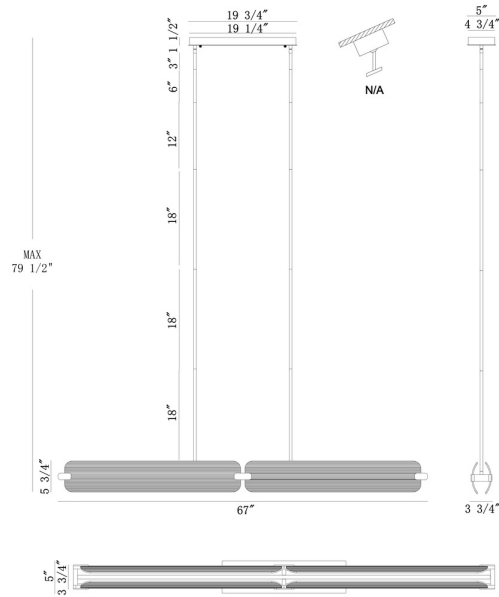

EUROfase

Neoness, Chandelier, 4-Light, 67", Weathered Brass, Cl...

Item No.

50057-023

JOB NAME:

DATE:

TYPE:

COMMENTS:

LIGHT INFORMATION

Light Type Integrated LED

Bulb Socket N/A

Bulb Shape N/A

Bulb Included N/A

CRI 90

Delivered Lumens 3687

Colour Temperature (Kelvin) 3000K

Average Hours LED (L70) 52000

Number of Lights 4

Light Direction Multi

Dimming Method Triac/Elv

Output Voltage 18

Current Type DC

LIGHT INFORMATION (CONT'D.)

Light Wattage 19.5

Total Wattage 78

DIMENSIONS & WEIGHT

Product Width (In) 5.1

Product Height (In) 5.75

Product Ext (In)

Product Diameter (In)

Product Weight (Lbs) 26.72

Product Length (In) 67