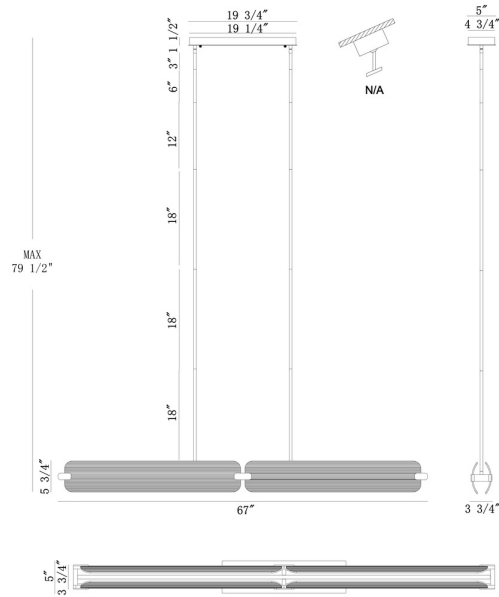

## Neoness, Chandelier, 4-Light, 67", Matte Black, Clear G...

Item No.

50056-026

JOB NAME:

DATE:

TYPE:

COMMENTS:

### LIGHT INFORMATION

Light Type Integrated LED

Bulb Socket N/A

Bulb Shape N/A

Bulb Included N/A

CRI 90

Delivered Lumens 3687

Colour Temperature (Kelvin) 3000K

### LIGHT INFORMATION (CONT'D.)

Light Wattage 19.5

Total Wattage 78

### DIMENSIONS & WEIGHT

Product Width (In) 5.1

Product Height (In) 5.75

Product Ext (In)

Product Diameter (In)

Product Weight (Lbs) 26.72

Product Length (In) 67