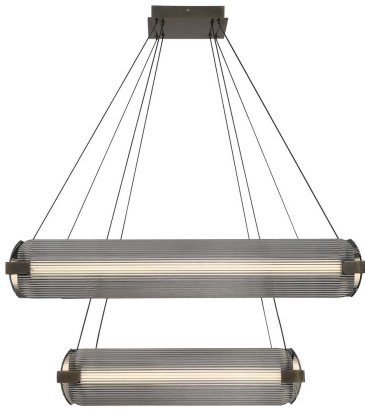

Neoness, Chandelier, 8-Light, 34", We...

Item No.

50055-012

JOB NAME:

DATE:

TYPE:

COMMENTS:

MAX
187 1/4"

LIGHT INFORMATION

Light Type Integrated LED

Bulb Socket N/A

Bulb Shape N/A

Bulb Included N/A

CRI 90

Delivered 4362

LIGHT INFORMATION (CONT'D.)

Light Wattage 15.8

Total Wattage 126.4

DIMENSIONS & WEIGHT

PRODUCT FINISH

Finish: Weathered Brass

SHADE FINISH

Shade Finish: Smoked

Certification & Compliance

PRODUCT FEATURES

Lumens	
Colour Temperature (Kelvin)	3000K
Average Hours LED (L70)	52000
Number of Lights	8
Light Direction	Multi
Dimming Method	Triac/Elv

Product Width (In)	34.25
Product Height (In)	11.5
Product Ext (In)	
Product Diameter (In)	
Product Weight (Lbs)	33.29
Product Length (In)	34.25