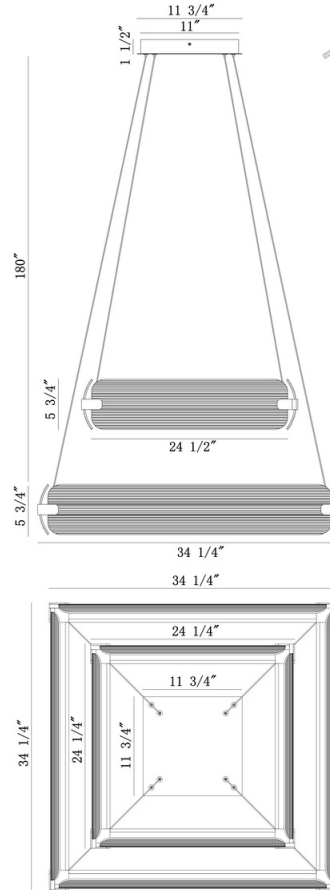

Neoness, Chandelier, 8-Light, 34", We...

Item No.

50055-012

JOB NAME:

DATE:

TYPE:

COMMENTS:

MAX
187 1/4"

LIGHT INFORMATION

Light Type Integrated LED

Bulb Socket N/A

Bulb Shape N/A

Bulb Included N/A

CRI 90

Delivered 4362

LIGHT INFORMATION (CONT'D.)

Light Wattage 15.8

Total Wattage 126.4

DIMENSIONS & WEIGHT

PRODUCT FINISH

Finish: Weathered Brass

SHADE FINISH

Shade Finish: Smoked

Certification & Compliance

PRODUCT FEATURES

Lumens	
Colour Temperature (Kelvin)	3000K
Average Hours LED (L70)	52000
Number of Lights	8
Light Direction	Multi
Dimming Method	Triac/Elv

Product Width (In)	34.25
Product Height (In)	11.5
Product Ext (In)	
Product Diameter (In)	
Product Weight (Lbs)	33.29
Product Length (In)	34.25