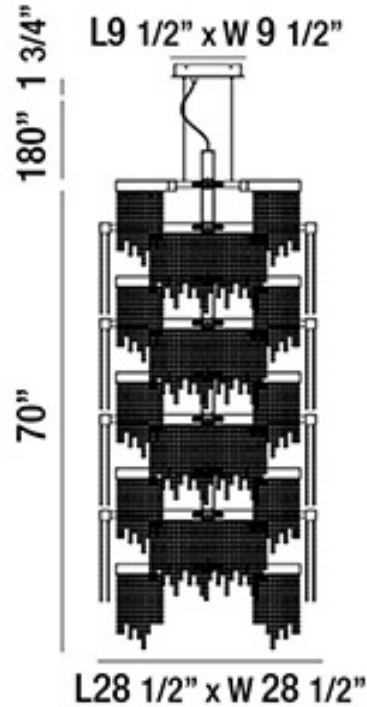

## Rossi, Chandelier , 36-Light, 70", Chrome

Item No.  
30007-017

JOB NAME:

DATE:

TYPE:

COMMENTS:

### LIGHT INFORMATION

Light Type Integrated LED

Bulb Socket N/A

Bulb Shape N/A

Bulb Included Yes

CRI 80

Delivered Lumens 15106

Colour Temperature (Kelvin) 3000K

### LIGHT INFORMATION (CONT'D.)

Light Wattage 14.4

Total Wattage 520

### DIMENSIONS & WEIGHT

Product Width (In) 28.5

Product Height (In) 70

Product Ext (In)

Product Diameter (In)

Product Weight (Lbs) 176.36

Product Length (In) 28.5