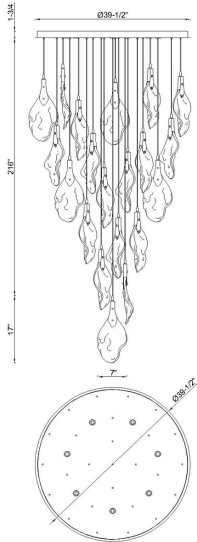

## Jateo, Chandelier, 33-Light, 40", Polished Nickel, Clear ...

Item No.  
49920-017

JOB NAME:

DATE:

TYPE:

COMMENTS:

### LIGHT INFORMATION

Light Type Integrated LED

Bulb Socket N/A

Bulb Shape N/A

Bulb Included N/A

CRI 90

Delivered Lumens 3471

Colour Temperature (Kelvin) 3000K

### LIGHT INFORMATION (CONT'D.)

Light Wattage 2.9

Total Wattage 95.7

### DIMENSIONS & WEIGHT

Product Width (In)

Product Height (In) 17

Product Ext (In)

Product Diameter (In) 39.5

Product Weight (Lbs) 142.64

Product Length (In)