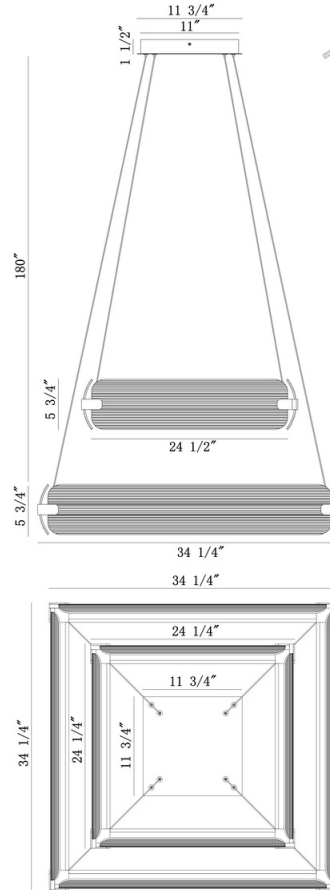

Neoness, Chandelier, 8-Light, 34", Mat...

Item No.

50054-015

JOB NAME:

DATE:

TYPE:

COMMENTS:

MAX
187 1/4"

LIGHT INFORMATION

Light Type Integrated LED

Bulb Socket N/A

Bulb Shape N/A

Bulb Included N/A

CRI 90

Delivered 4362

LIGHT INFORMATION (CONT'D.)

Light Wattage 15.8

Total Wattage 126.4

DIMENSIONS & WEIGHT

PRODUCT FINISH

Finish: Matte Black

SHADE FINISH

Shade Finish: Smoked

Certification & Compliance

PRODUCT FEATURES

Lumens	
Colour Temperature (Kelvin)	3000K
Average Hours LED (L70)	52000
Number of Lights	8
Light Direction	Multi
Dimming Method	Triac/Elv

Product Width (In)	34.25
Product Height (In)	11.5
Product Ext (In)	
Product Diameter (In)	
Product Weight (Lbs)	33.29
Product Length (In)	34.25