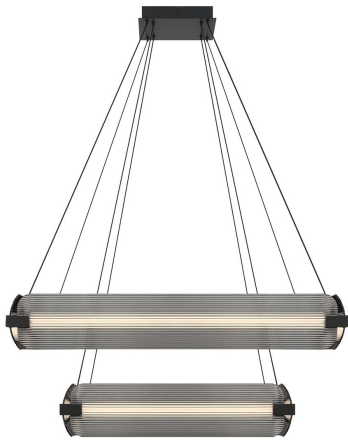

Neoness, Chandelier, 8-Light, 34", Mat...

Item No.

50054-015

JOB NAME:

DATE:

TYPE:

COMMENTS:

MAX
187 1/4"

LIGHT INFORMATION

Light Type Integrated LED

Bulb Socket N/A

Bulb Shape N/A

Bulb Included N/A

CRI 90

Delivered 4362

LIGHT INFORMATION (CONT'D.)

Light Wattage 15.8

Total Wattage 126.4

DIMENSIONS & WEIGHT

PRODUCT FINISH

Finish: Matte Black

SHADE FINISH

Shade Finish: Smoked

Certification & Compliance

PRODUCT FEATURES

Lumens	
Colour Temperature (Kelvin)	3000K
Average Hours LED (L70)	52000
Number of Lights	8
Light Direction	Multi
Dimming Method	Triac/Elv

Product Width (In)	34.25
Product Height (In)	11.5
Product Ext (In)	
Product Diameter (In)	
Product Weight (Lbs)	33.29
Product Length (In)	34.25