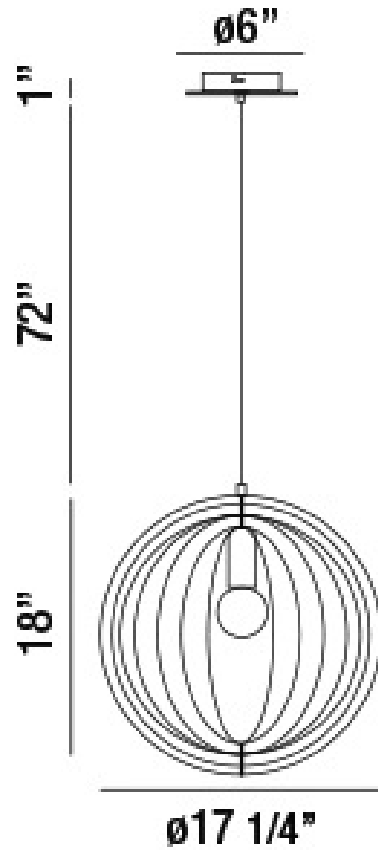

Abruzzo, Pendant , 18", Wood

Item No.

31874-014

JOB NAME:

DATE:

TYPE:

COMMENTS:

LIGHT INFORMATION

Light Type Bulb

Bulb Socket E26

Bulb Shape A19

Bulb Included No

CRI

Delivered

LIGHT INFORMATION (CONT'D.)

Light Wattage 60

Total Wattage 60

DIMENSIONS & WEIGHT

PRODUCT FINISH

Finish: Wood

SHADE FINISH

Shade Finish: Wood

 Certification & Compliance

PRODUCT FEATURES

Feature 1:

Feature 2:

Lumens	
Colour	N/A
Temperature (Kelvin)	
Average Hours LED (L70)	
Number of Lights	1
Light Direction	Ambient
Dimming Method	Triac/Elv

Product Width (In)	
Product Height (In)	18
Product Ext (In)	
Product Diameter (In)	17.25
Product Weight (Lbs)	3.46
Product Length (In)	