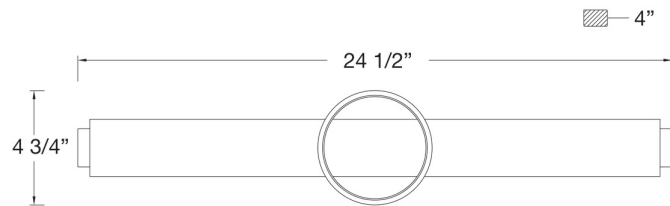

EUROfase

Santoro, Vanity, 25", Gold, White Glass

Item No.
39317-018

JOB NAME:

DATE:

TYPE:

COMMENTS:

LIGHT INFORMATION

Light Type Integrated LED

Bulb Socket N/A

Bulb Shape N/A

Bulb Included Yes

CRI 90

Delivered Lumens 1500

Colour Temperature (Kelvin) 3000K

Average Hours LED (L70) 20000

Number of Lights 1

Light Direction Ambient

Dimming Method Triac/Elv

Output Voltage 36

Current Type DC

LIGHT INFORMATION (CONT'D.)

Light Wattage 27

Total Wattage 27

DIMENSIONS & WEIGHT

Product Width (In)

Product Height (In) 4.75

Product Ext (In) 4

Product Diameter (In)

Product Weight (Lbs) 3.7

Product Length (In) 25

INSTALLATION

Mounting Type J-Box

Mounting Location Damp Rating

PRODUCT FINISH

Finish: Gold

SHADE FINISH

Shade Finish: White

PRODUCT FEATURES

ADA compliant, meeting wall-projection requirements for residential and commercial accessibility standards.

Integrated LED rated for 20,000 hours, significantly reducing long-term maintenance costs.

Damp-location rated for use in bathrooms, covered porches, and other humid interior or sheltered environments.

Certification & Compliance