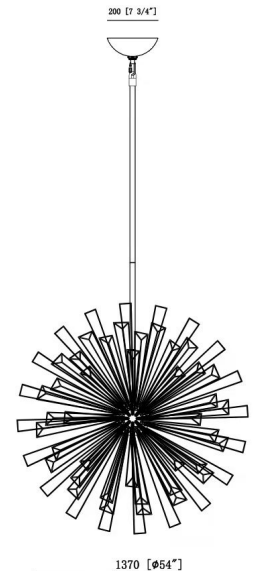

Dendelio, Chandelier , 35-Light, 54", ...

Item No.

43865-025

JOB NAME:

DATE:

TYPE:

COMMENTS:

LIGHT INFORMATION

Light Type Bulb

Bulb Socket E12

Bulb Shape B10

Bulb Included No

CRI

Delivered

LIGHT INFORMATION (CONT'D.)

Light 60
Wattage

Total Wattage 2100

DIMENSIONS & WEIGHT

PRODUCT FINISH

Finish: Matte Gold

SHADE FINISH

Shade Finish: N/A us

 Certification & Compliance

PRODUCT FEATURES

Feature 1:

Feature 2:

Lumens	
Colour	N/A
Temperature (Kelvin)	
Average Hours LED (L70)	
Number of Lights	35
Light Direction	Ambient
Dimming Method	Triac/Elv

Product Width (In)	
Product Height (In)	54
Product Ext (In)	
Product Diameter (In)	54
Product Weight (Lbs)	51
Product Length (In)	