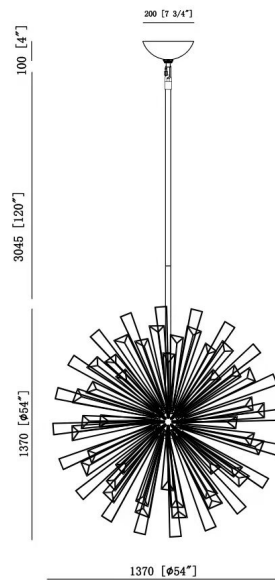

Dendelio, Chandelier , 35-Light, 54", ...

Item No.

43865-025

JOB NAME:

DATE:

TYPE:

COMMENTS:

LIGHT INFORMATION

Light Type Bulb

Bulb Socket E12

Bulb Shape B10

Bulb Included No

CRI

Delivered

LIGHT INFORMATION (CONT'D.)

Light 60
Wattage

Total Wattage 2100

DIMENSIONS & WEIGHT

PRODUCT FINISH

Finish: Matte Gold

SHADE FINISH

Shade Finish: N/A us

 Certification & Compliance

PRODUCT FEATURES

Feature 1:

Feature 2:

Lumens	
Colour	N/A
Temperature (Kelvin)	
Average Hours LED (L70)	
Number of Lights	35
Light Direction	Ambient
Dimming Method	Triac/Elv

Product Width (In)	
Product Height (In)	54
Product Ext (In)	
Product Diameter (In)	54
Product Weight (Lbs)	51
Product Length (In)	