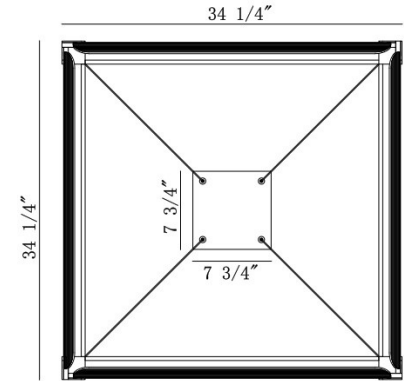

Neoness, Chandelier, 4-Light, 34", Weathered Brass, S...

Item No.
50053-018

JOB NAME:

DATE:

TYPE:

COMMENTS:

LIGHT INFORMATION

Light Type Integrated LED

Light Direction Multi

Dimming Method Triac/Elv

Output Voltage 21

Current Type DC

LIGHT INFORMATION (CONT'D.)

Light Wattage 19.7

Total Wattage 78.8

DIMENSIONS & WEIGHT

Product Width (In) 34.25

Product Height (In) 5.75

Product Ext (In)

Product Diameter (In)

Product Weight (Lbs) 25.35

Product Length (In) 34.25

INSTALLATION

Mounting Type J-Box