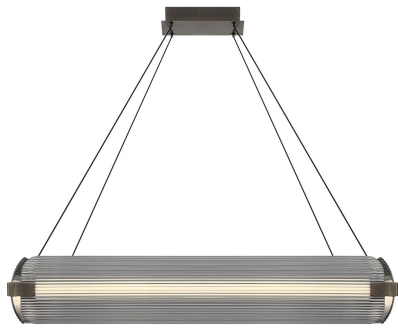

Neoness, Chandelier, 4-Light, 34", Weathered Brass, S...

Item No.
50053-018

JOB NAME:

DATE:

TYPE:

COMMENTS:

LIGHT INFORMATION

Light Type Integrated LED

Bulb Socket N/A

Bulb Shape N/A

Bulb Included N/A

CRI 90

Delivered Lumens 2362

Colour Temperature (Kelvin) 3000K

Average Hours LED (L70) 52000

Number of Lights 4

Light Direction Multi

Dimming Method Triac/Elv

Output Voltage 21

Current Type DC

LIGHT INFORMATION (CONT'D.)

Light Wattage 19.7

Total Wattage 78.8

DIMENSIONS & WEIGHT

Product Width (In) 34.25

Product Height (In) 5.75

Product Ext (In)

Product Diameter (In)

Product Weight (Lbs) 25.35

Product Length (In) 34.25

INSTALLATION

Mounting Type J-Box