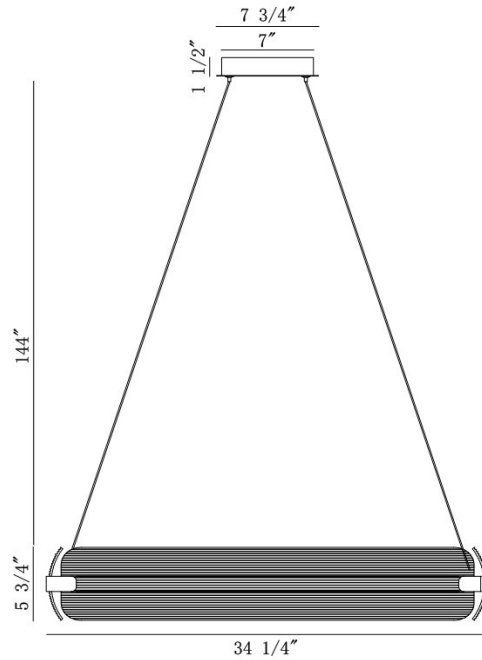

Neoness, Chandelier, 4-Light, 34", Weathered Brass, S...

Item No.
50053-018

JOB NAME:

DATE:

TYPE:

COMMENTS:

LIGHT INFORMATION

Light Type Integrated LED

Bulb Socket N/A

Bulb Shape N/A

Bulb Included N/A

CRI 90

Delivered Lumens 2362

Colour Temperature (Kelvin) 3000K

Average Hours LED (L70) 52000

Number of Lights 4

Light Direction Multi

Dimming Method Triac/Elv

Output Voltage 21

Current Type DC

LIGHT INFORMATION (CONT'D.)

Light Wattage 19.7

Total Wattage 78.8

DIMENSIONS & WEIGHT

Product Width (In) 34.25

Product Height (In) 5.75

Product Ext (In)

Product Diameter (In)

Product Weight (Lbs) 25.35

Product Length (In) 34.25

INSTALLATION

Mounting Type J-Box