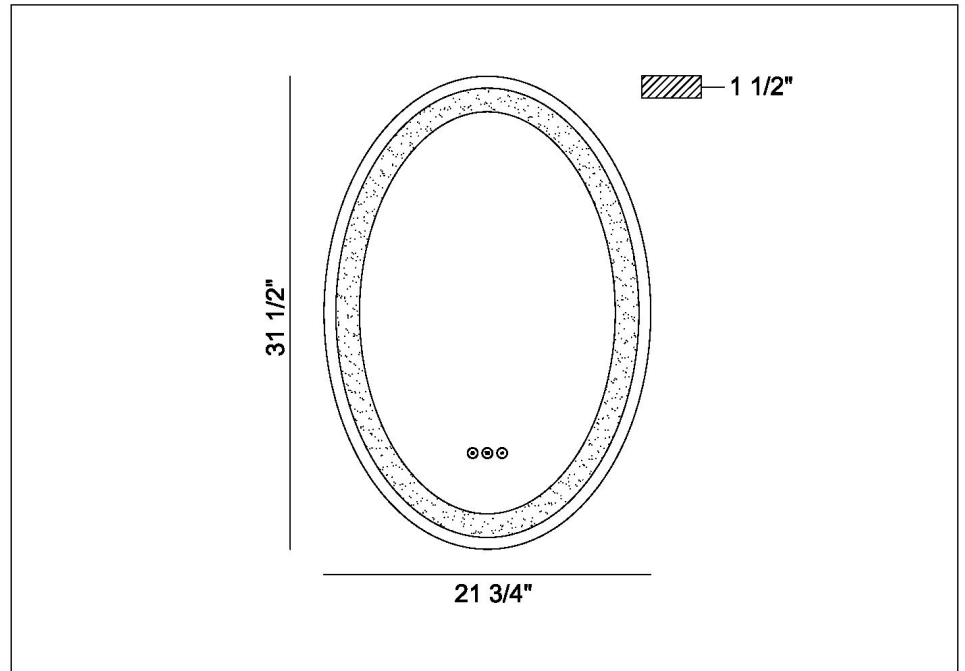

EUROfase

Silvana, Mirror, 22" X 32"

Item No.
48115-018

JOB NAME:

DATE:

TYPE:

COMMENTS:

PRODUCT FEATURES

DIMENSIONS & WEIGHT

Product Width (In) 21.75

Product Height (In) 31.5

Product Ext (In) 2

Product Diameter (In)

Product Weight (Lbs) 19.84

LIGHT INFORMATION

Light Direction Ambient