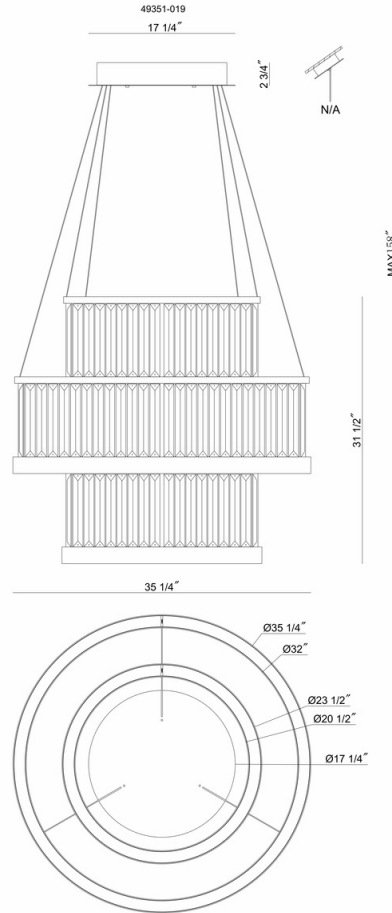

Empra, Chandelier, 3-Light, 35", Gold, ...

Item No.

49351-019

JOB NAME:

DATE:

TYPE:

COMMENTS:

LIGHT INFORMATION

Light Type Integrated LED

Bulb Socket N/A

Bulb Shape N/A

Bulb Included N/A

CRI 90

Delivered 7177

LIGHT INFORMATION (CONT'D.)

Light Wattage 61.7

Total Wattage 185.1

DIMENSIONS & WEIGHT

PRODUCT FINISH

Finish: Gold

SHADE FINISH

Shade Finish Clear Us

Certification & Compliance

PRODUCT FEATURES

Lumens	
Colour Temperature (Kelvin)	3000K
Average Hours LED (L70)	52000
Number of Lights	3
Light Direction	Ambient
Dimming Method	Triac/Elv

Product Width (In)	
Product Height (In)	34.5
Product Ext (In)	
Product Diameter (In)	35.2
Product Weight (Lbs)	115.48
Product Length (In)	