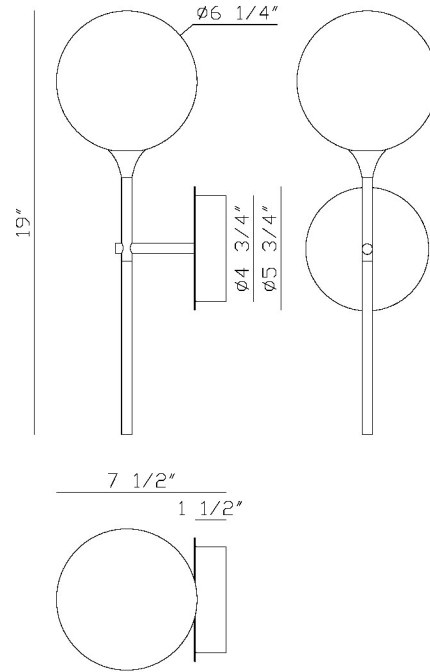

EUROfase lissa, Wall Sconce, 19", Matte Black, Smoked Glass

Item No.
48912-020

JOB NAME:

DATE:

TYPE:

COMMENTS:

LIGHT INFORMATION

Light Type Integrated LED

Bulb Socket N/A

Bulb Shape N/A

Bulb Included Yes

CRI 90

Delivered Lumens 176

Colour Temperature (Kelvin) 3000K

Average Hours LED (L70) 52000

Number of Lights 1

Light Direction Ambient

Dimming Method Triac/Elv

Output Voltage 24

Current Type DC

LIGHT INFORMATION (CONT'D.)

Light Wattage 4.5

Total Wattage 4.5

DIMENSIONS & WEIGHT

Product Width (In) 5.5

Product Height (In) 19

Product Ext (In) 7.75

Product Diameter (In)

Product Weight (Lbs) 2.09

Product Length (In)

INSTALLATION

Mounting Type J-Box