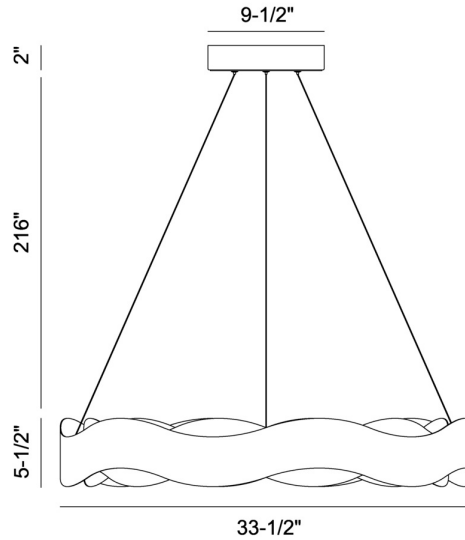

EUROfase

Vaughan, Chandelier, 34", Silver-Black Mix, Silver Glass

Item No.
31384-021

JOB NAME:

DATE:

TYPE:

COMMENTS:

LIGHT INFORMATION

Light Type	Integrated LED
Bulb Socket	N/A
Bulb Shape	N/A
Bulb Included	Yes
CRI	80
Delivered Lumens	850
Colour Temperature (Kelvin)	3000K
Average Hours LED (L70)	20000
Number of Lights	1
Light Direction	Ambient
Dimming Method	Triac/Elv
Output Voltage	24
Current Type	DC

LIGHT INFORMATION (CONT'D.)

Light Wattage	105
Total Wattage	105

DIMENSIONS & WEIGHT

Product Width (In)	
Product Height (In)	5.5
Product Ext (In)	
Product Diameter (In)	33.5
Product Weight (Lbs)	19.84
Product Length (In)	