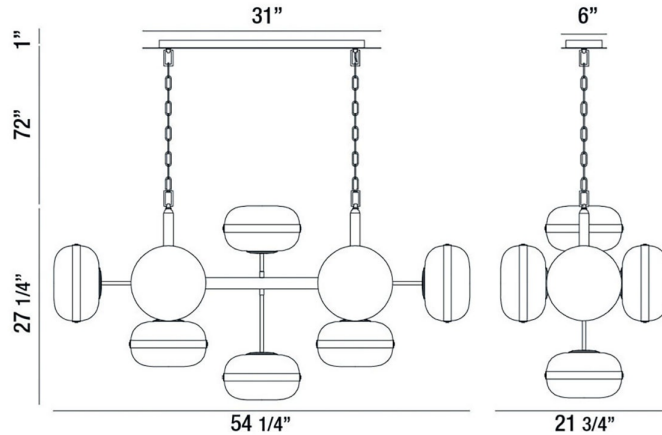

EUROfase

Nottingham, Chandelier, 10-Light, 54", Antique Brass, ...

Item No.
37089-016

JOB NAME:

DATE:

TYPE:

COMMENTS:

LIGHT INFORMATION

Light Type Bulb

Bulb Socket E26

Bulb Shape T14

Bulb Included Yes

CRI

Delivered Lumens

Colour Temperature (Kelvin) N/A

Average Hours LED (L70)

Number of Lights 10

Light Direction Ambient

Dimming Method Triac/Elv

Output Voltage 120

Current Type AC

LIGHT INFORMATION (CONT'D.)

Light Wattage 60

Total Wattage 600

DIMENSIONS & WEIGHT

Product Width (In) 21.75

Product Height (In) 27.25

Product Ext (In)

Product Diameter (In)

Product Weight (Lbs) 14.9

Product Length (In) 54.25

INSTALLATION