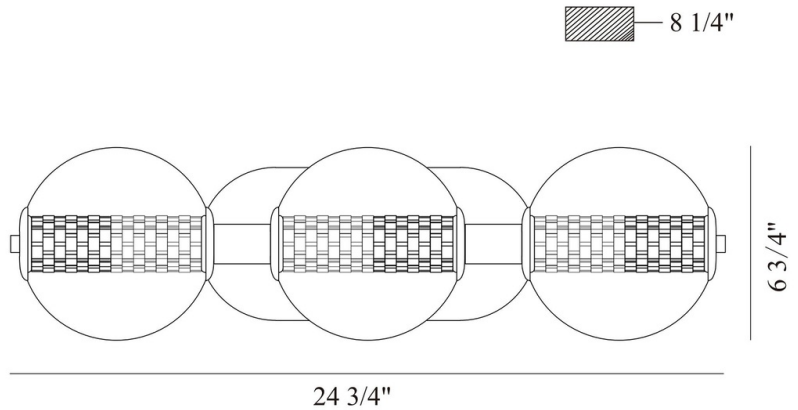

Atomo, Vanity, 3Lt, 25", Chrome, Clear...

Item No.

46809-018

JOB NAME:

DATE:

TYPE:

COMMENTS:

LIGHT INFORMATION

Light Type Integrated LED

Bulb Socket N/A

Bulb Shape N/A

Bulb Included Yes

CRI 90

Delivered 1160

LIGHT INFORMATION (CONT'D.)

Light Wattage 4.33

Total Wattage 13

DIMENSIONS & WEIGHT

PRODUCT FINISH

Finish: Chrome

SHADE FINISH

Shade Finish: Clear

 Certification & Compliance

PRODUCT FEATURES

Feature 1:

Feature 2:

Lumens	
Colour Temperature (Kelvin)	3000K
Average Hours LED (L70)	52000
Number of Lights	3
Light Direction	Ambient
Dimming Method	Triac/Elv

Product Width (In)	
Product Height (In)	6.75
Product Ext (In)	8.25
Product Diameter (In)	
Product Weight (Lbs)	7.25
Product Length (In)	24.75