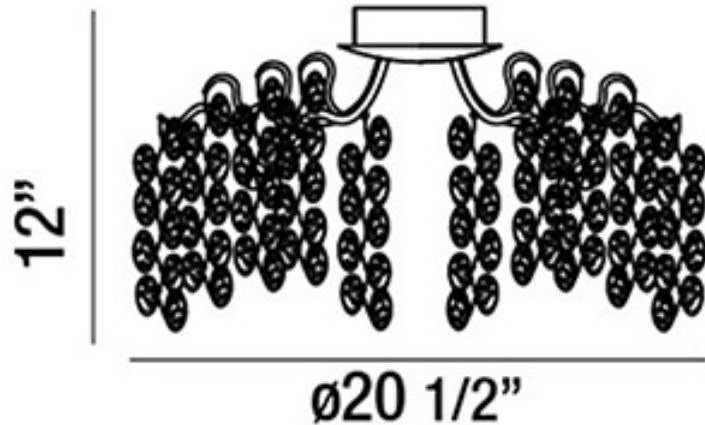

EUROfase

Campobasso, Flush Mount, 5-Light, 21", Gold, Mixed Gl...

Item No.
29056-019

JOB NAME:

DATE:

TYPE:

COMMENTS:

LIGHT INFORMATION

Light Type Bulb

Bulb Socket G9

Bulb Shape G9

Bulb Included Yes

CRI

Delivered Lumens

Colour Temperature (Kelvin) N/A

Average Hours LED (L70)

Number of Lights 5

Light Direction Down

Dimming Method Triac/Elv

Output Voltage 120

Current Type AC

LIGHT INFORMATION (CONT'D.)

Light Wattage 60

Total Wattage 300

DIMENSIONS & WEIGHT

Product Width (In)

Product Height (In) 12

Product Ext (In)

Product Diameter (In) 20.5

Product Weight (Lbs) 11.68

Product Length (In)

INSTALLATION