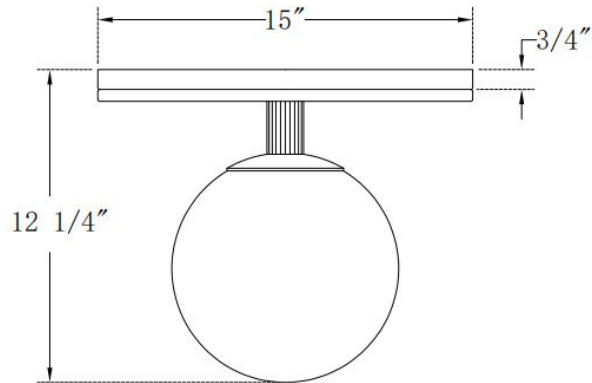

## Carnegie, Flush Mount, 15", Matte Bla...

Item No.

49915-023

JOB NAME:

DATE:

TYPE:

COMMENTS:

Front View

Bottom View

### DIMENSIONS & WEIGHT

<b>Product Width (In)</b>	
<b>Product Height (In)</b>	<b>12.25</b>
<b>Product Ext (In)</b>	
<b>Product Diameter (In)</b>	<b>15</b>
<b>Product Weight (Lbs)</b>	<b>12.8</b>
<b>Product Length (In)</b>	