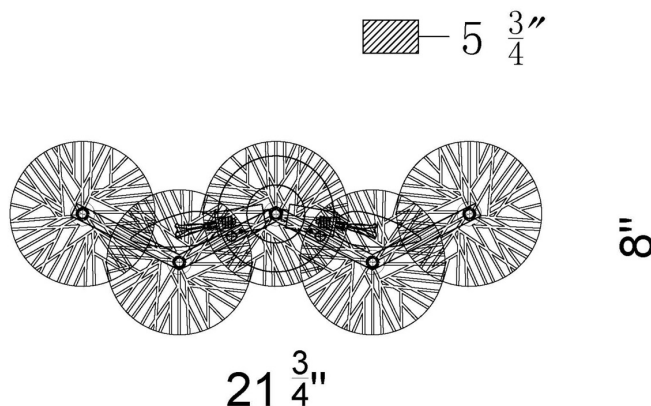

EUROfase

Sue-Anne, Vanity, 22", Matte Gold, Clear-Amber Glass

Item No.
45700-019

JOB NAME:

DATE:

TYPE:

COMMENTS:

LIGHT INFORMATION

Light Type Bulb

Bulb Socket E12

Bulb Shape B10

Bulb Included No

CRI

Delivered Lumens

Colour Temperature (Kelvin) N/A

Average Hours LED (L70)

Number of Lights 2

Light Direction Ambient

Dimming Method Triac/Elv

Output Voltage 120

Current Type AC

LIGHT INFORMATION (CONT'D.)

Light Wattage 60

Total Wattage 120

DIMENSIONS & WEIGHT

Product Width (In) 5.75

Product Height (In) 8

Product Ext (In) 5.75

Product Diameter (In)

Product Weight (Lbs) 4.61

Product Length (In) 21.75

INSTALLATION