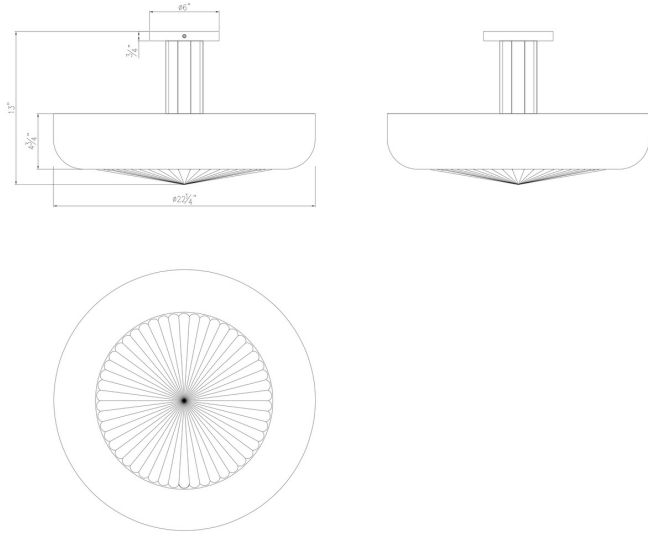

Macey, Flush Mount, 22", Harlow Bron...

Item No.

50390-014

JOB NAME:

DATE:

TYPE:

COMMENTS:

LIGHT INFORMATION

Light Type Integrated LED

Bulb Socket N/A

Bulb Shape N/A

Bulb Included N/A

CRI 90

Delivered 2499

LIGHT INFORMATION (CONT'D.)

Light Wattage 60

Total Wattage 60

DIMENSIONS & WEIGHT

PRODUCT FINISH

Finish: Harlow Bronze

SHADE FINISH

Shade Finish Etched

Certification & Compliance

PRODUCT FEATURES

| | |
|------------------------------|--------------|
| Product Width (In) | |
| Product Height (In) | 13 |
| Product Ext (In) | |
| Product Diameter (In) | 22.25 |
| Product Weight (Lbs) | 14.73 |
| Product Length (In) | |