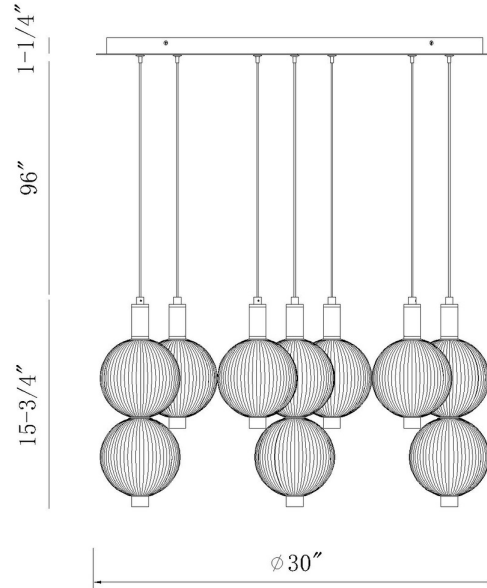

EUROfase

Palmas, Chandelier, 7-Light, 30", Gold, Smoked Glass

Item No.
47191-013

JOB NAME:

DATE:

TYPE:

COMMENTS:

LIGHT INFORMATION

Light Type	Integrated LED
Bulb Socket	N/A
Bulb Shape	N/A
Bulb Included	Yes
CRI	90
Delivered Lumens	3951
Colour Temperature (Kelvin)	3000K
Average Hours LED (L70)	20000
Number of Lights	7
Light Direction	Ambient
Dimming Method	Triac/Elv
Output Voltage	12
Current Type	DC

LIGHT INFORMATION (CONT'D.)

Light Wattage	12.86
Total Wattage	90

DIMENSIONS & WEIGHT

Product Width (In)	
Product Height (In)	16
Product Ext (In)	
Product Diameter (In)	29.5
Product Weight (Lbs)	39.01
Product Length (In)	