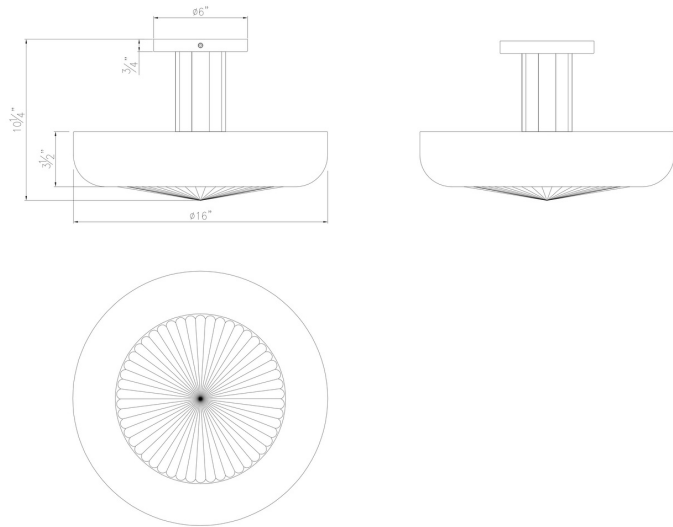

Macey, Flush Mount, 16", Harlow Bron...

Item No.

50389-018

JOB NAME:

DATE:

TYPE:

COMMENTS:

LIGHT INFORMATION

Light Type Integrated LED

Bulb Socket N/A

Bulb Shape N/A

Bulb Included N/A

CRI 90

Delivered 1576

LIGHT INFORMATION (CONT'D.)

Light Wattage 36

Total Wattage 36

DIMENSIONS & WEIGHT

PRODUCT FINISH

Finish: Harlow Bronze

SHADE FINISH

Shade Finish Etched

Certification & Compliance

PRODUCT FEATURES

Lumens	
Colour Temperature (Kelvin)	3000K
Average Hours LED (L70)	52000
Number of Lights	1
Light Direction	Ambient
Dimming Method	Triac

Product Width (In)	
Product Height (In)	10
Product Ext (In)	
Product Diameter (In)	16
Product Weight (Lbs)	8.55
Product Length (In)	