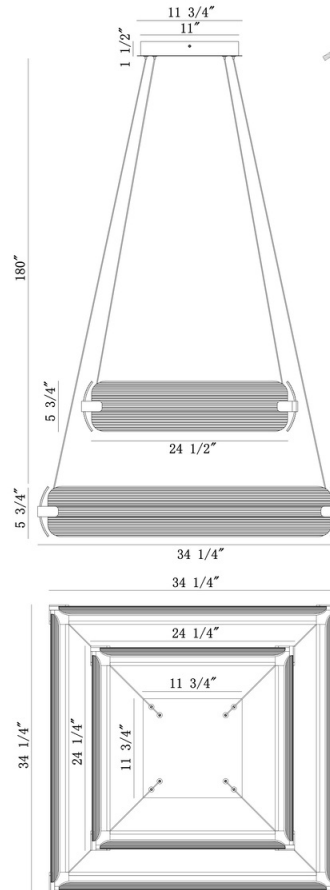

Neoness, Chandelier, 8-Light, 34", We...

Item No.

50055-029

JOB NAME:

DATE:

TYPE:

COMMENTS:

MAX
187 1/4"

LIGHT INFORMATION

Light Type Integrated LED

Bulb Socket N/A

Bulb Shape N/A

Bulb Included N/A

CRI 90

Delivered 6474

LIGHT INFORMATION (CONT'D.)

Light Wattage 15.8

Total Wattage 126.4

DIMENSIONS & WEIGHT

PRODUCT FINISH

Finish: Weathered Brass

SHADE FINISH

Shade Finish: Clear

Certification & Compliance

PRODUCT FEATURES

Lumens	
Colour Temperature (Kelvin)	3000K
Average Hours LED (L70)	52000
Number of Lights	8
Light Direction	Multi
Dimming Method	Triac/Elv

Product Width (In)	34.25
Product Height (In)	11.5
Product Ext (In)	
Product Diameter (In)	
Product Weight (Lbs)	33.29
Product Length (In)	34.25