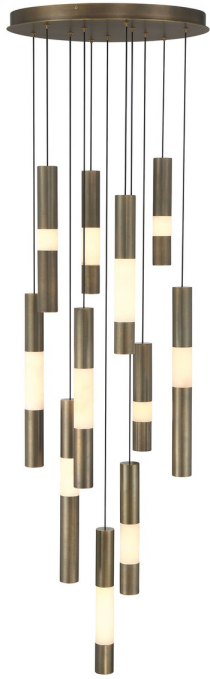

Ronda, Chandelier , 11-Light, 20", Weathered Brass, Ala...

Item No.
50119-011

JOB NAME:

DATE:

TYPE:

COMMENTS:

50119-011

LIGHT INFORMATION

Light Type	Integrated LED
Bulb Socket	N/A
Bulb Shape	N/A
Bulb Included	N/A
CRI	90
Delivered Lumens	3653.9
Colour Temperature (Kelvin)	3000K
Average Hours LED (L70)	52000
Number of Lights	11
Light Direction	Ambient
Dimming Method	Triac
Output Voltage	21
Current Type	DC

LIGHT INFORMATION (CONT'D.)

Light Wattage	8.73
Total Wattage	96.03

DIMENSIONS & WEIGHT

Product Width (In)	
Product Height (In)	19
Product Ext (In)	
Product Diameter (In)	20
Product Weight (Lbs)	39.68
Product Length (In)	

INSTALLATION

Mounting Type	J-Box
Mounting Location Rating	Dry

PRODUCT FINISH

Finish: Weathered Brass

SHADE FINISH

Shade Finish: Alabaster

PRODUCT FEATURES