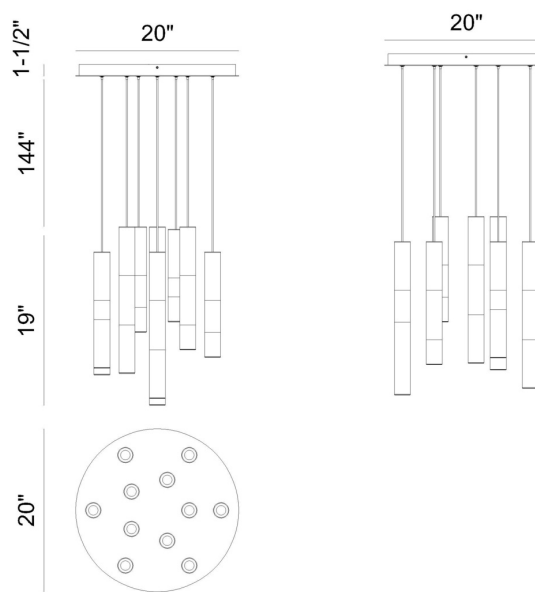

Ronda, Chandelier , 11-Light, 20", Weathered Brass, Ala...

Item No.
50119-011

JOB NAME:

DATE:

TYPE:

COMMENTS:

50119-011

LIGHT INFORMATION

Light Type	Integrated LED
Bulb Socket	N/A
Bulb Shape	N/A
Bulb Included	N/A
CRI	90
Delivered Lumens	3653.9
Colour Temperature (Kelvin)	3000K
Average Hours LED (L70)	52000
Number of Lights	11
Light Direction	Ambient
Dimming Method	Triac
Output Voltage	21
Current Type	DC

LIGHT INFORMATION (CONT'D.)

Light Wattage	8.73
Total Wattage	96.03

DIMENSIONS & WEIGHT

Product Width (In)	
Product Height (In)	19
Product Ext (In)	
Product Diameter (In)	20
Product Weight (Lbs)	39.68
Product Length (In)	