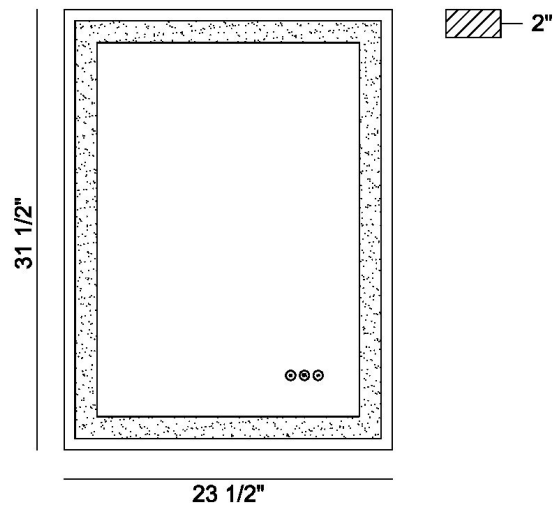

EUROfase

Silvana, Mirror, 24" X 32"

Item No.
48116-015

JOB NAME:

DATE:

TYPE:

COMMENTS:

PRODUCT FEATURES

DIMENSIONS & WEIGHT

Product Width (In) 23.5

Product Height (In) 31.5

Product Ext (In) 2

Product Diameter (In)

Product Weight (Lbs) 26.45

LIGHT INFORMATION

Light Direction Ambient