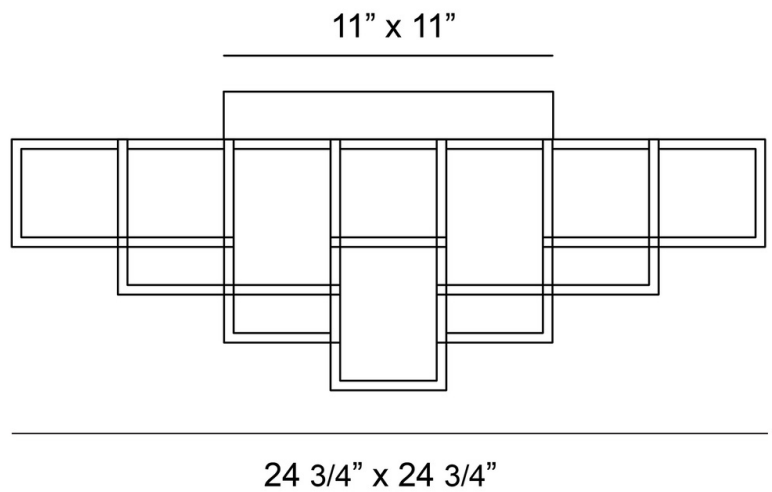

Ferro, Flush Mount , 13-Light, 25", Mat...

Item No.

38261-015

JOB NAME:

DATE:

TYPE:

COMMENTS:

10"

LIGHT INFORMATION

Light Type Integrated LED

Bulb Socket N/A

Bulb Shape N/A

Bulb Included Yes

CRI 90

Delivered 890

LIGHT INFORMATION (CONT'D.)

Light Wattage 3.92

Total Wattage 51

DIMENSIONS & WEIGHT

PRODUCT FINISH

Finish: Matte Gold

SHADE FINISH

Shade Finish: N/A us

Certification & Compliance

PRODUCT FEATURES

Feature 1:

Feature 2:

Lumens	
Colour Temperature (Kelvin)	3000K
Average Hours LED (L70)	20000
Number of Lights	13
Light Direction	Ambient
Dimming Method	Triac/Elv

Product Width (In)	24.75
Product Height (In)	10
Product Ext (In)	
Product Diameter (In)	
Product Weight (Lbs)	19.66
Product Length (In)	24.75